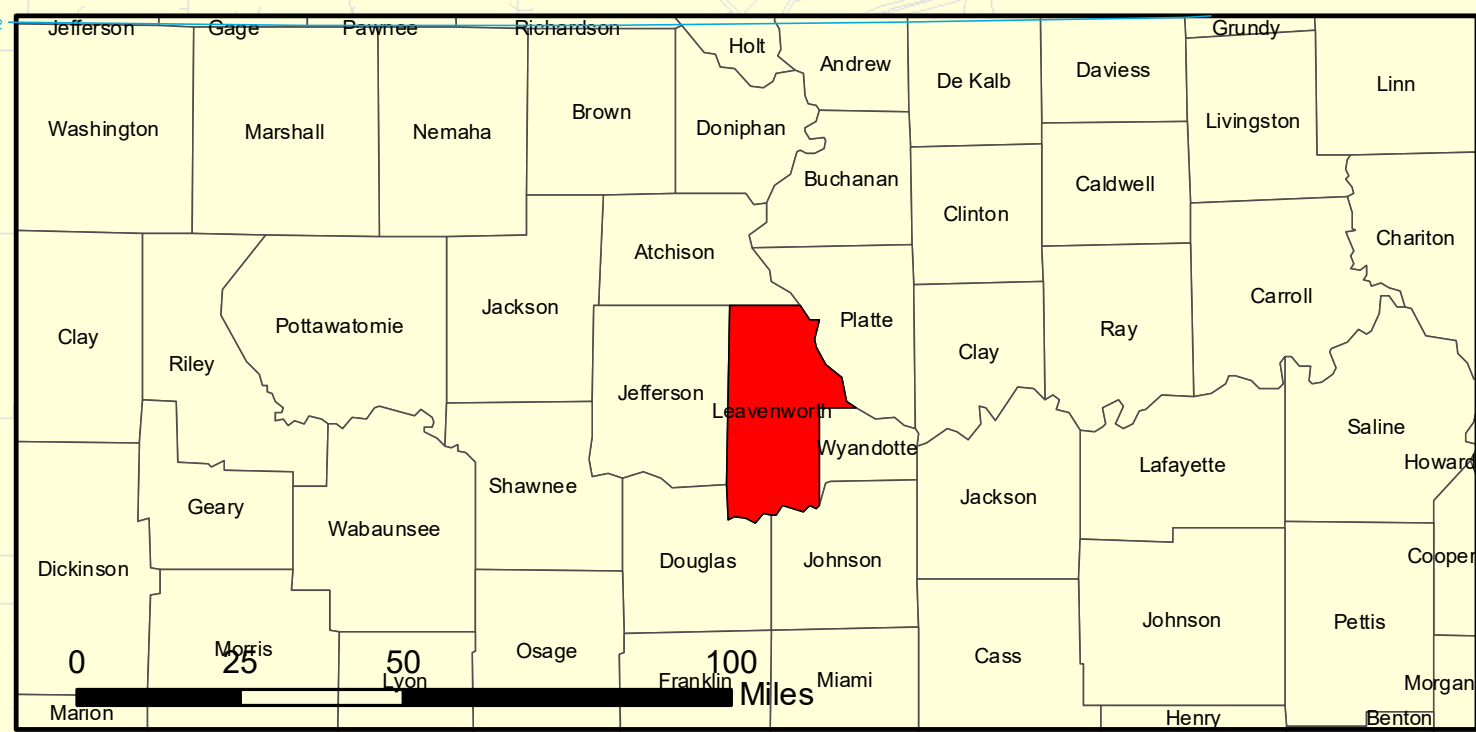

LEAVENWORTH COUNTY KANSAS 2025

High Volume Roads Map in Leavenworth County

- Legend**
- Arterial
 - Collector
 - Local
 - +1000 VPD 2023-2024

- Legend**
- City Limits
 - City Centerlines
 - County Boundary
 - Sections
 - GRAVEL
 - HARD SURFACE
 - MINIMUM
 - PRIVATE
 - State Maintained

Projection: NAD 1983 State Plane Kansas 1501 (US Feet)
 Disclaimer: Map is projected in real-world coordinates.
 However, it is not intended for legal purposes.
 Measurement accuracy is not guaranteed.