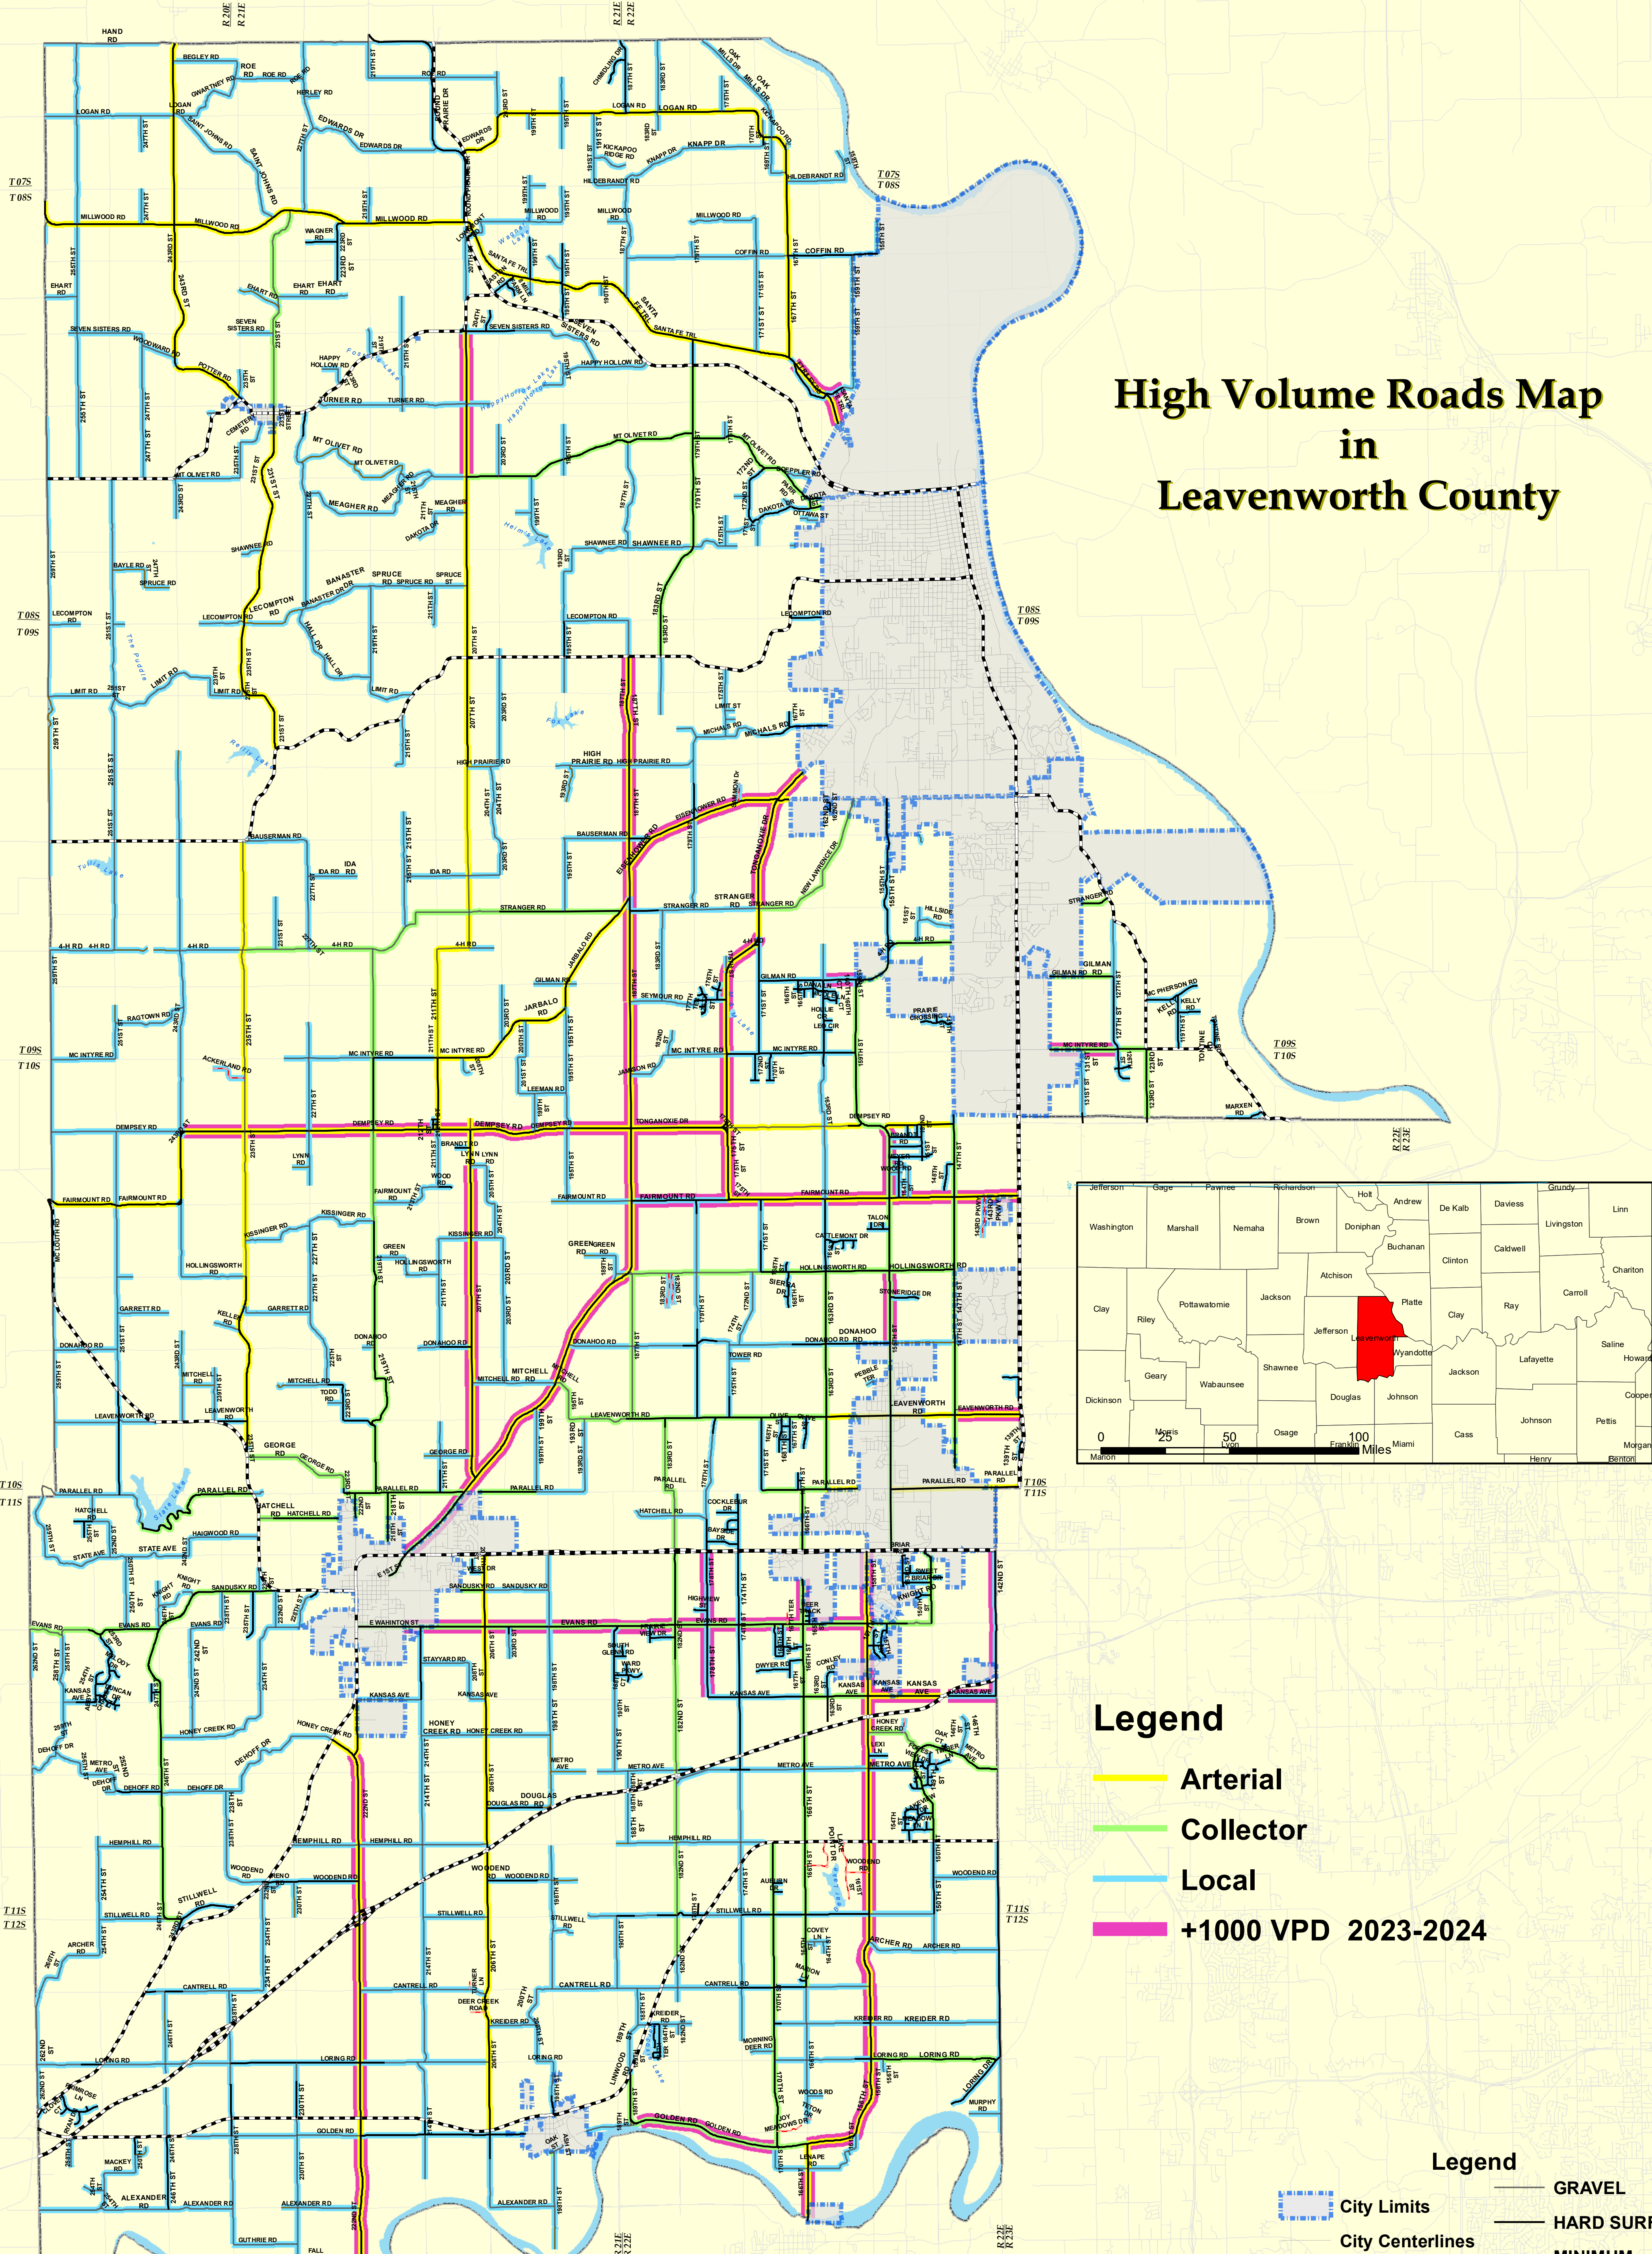

LEAVENWORTH COUNTY KANSAS 2025

High Volume Roads Map in Leavenworth County

- Legend**
- Arterial
 - Collector
 - Local
 - +1000 VPD 2023-2024

- Legend**
- City Limits
 - City Centerlines
 - County Boundary
 - Sections
 - GRAVEL
 - HARD SURFACE
 - MINIMUM
 - PRIVATE
 - State Maintained

Projection: NAD 1983 State Plane Kansas 1501 (US Feet)
 Disclaimer: Map is projected in real-world coordinates.
 However, it is not intended for legal purposes.
 Measurement accuracy is not guaranteed.